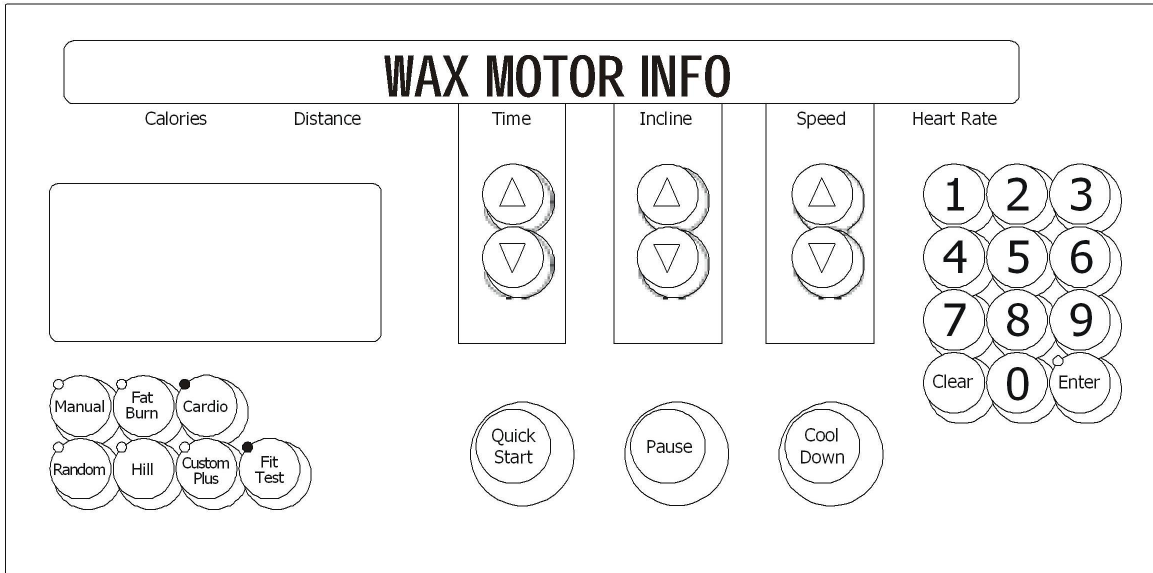

**Life Fitness Models 9100, 9500HR, 9700HR, and 9700HR w/Decline Treadmills**  
**DIAGNOSTICS: INFORMATION – WAX MOTOR INFO MODE**

This area will allow the user to see the current information about the wax motor. The information will cover the following areas:

**DISPLAYED INFORMATION**

WAXER UNPLUGGED  
 WAXER FIRED – XXX  
 WAXER - XX/100 FULL  
 MANUAL WAX- XX TIMES

NEXT WAX - XX HOURS  
 INITIAL WAX- XX MINS  
 WAX INTERVAL XX MINS  
 MIN WAX SPEED- X.X

The information will automatically scroll every 3 seconds or using any of the arrow keys will allow you to scroll through the wax motor information.

Pressing the 'PAUSE' key can LOCK the display. This will prohibit the scrolling of the information. Press the 'CLEAR' key to exit the Wax Motor Info and return to the System Info Menu.